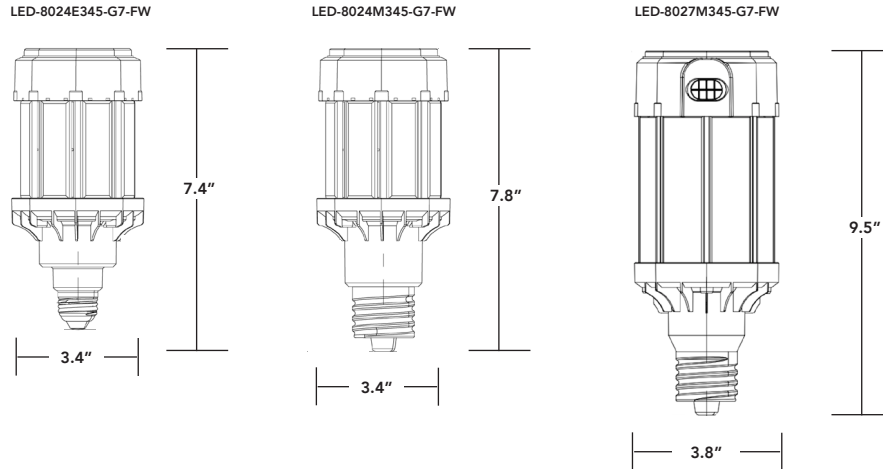

POST TOP RETROFITS 360° OMNI DIRECTIONAL DESIGN

SuperFlex post tops

superflex

35W 45W 60W
3K 4K 5K

switch between wattages & color temps

- LED-8024: switch between 35W, 45W, and 60W replacing up to 320W HID.
- LED-8027: switch between 80W, 100W, and 110W replacing up to 400W HID.
- Change color temperatures with a flip of a switch (3000K, 4000K, 5000K).
- Advanced Active Cooling. Energetic cooling fan & dynamic temp control supports a longer, brighter life.
- Multi-directional mounting capability & 360° design. Use base down, base up or base sideways without affecting performance.
- Pretested & potted drivers are burnt in 3x prior to shipping and protected against vibration & moisture.
- Expertly engineered to work efficiently in enclosed fixtures & damp environments, while also protected against insects & dust.
- Dual stage MOV protection with integrated 6kA surge.
- Dimmable - Stepped dimming with other wired control communication.
- Field adjustable light output.

PART #	UPC	REPLACES	WATTAGE	LUMENS	CCT	BASE
LED-8024E345-G7-FW	844006060718	175W-250W-320W	35W-45W-60W	5140-8870	3000K/4000K/5000K	E26
LED-8024M345-G7-FW	844006060725	175W-250W-320W	35W-45W-60W	5140-8870	3000K/4000K/5000K	EX39
LED-8027M345-G7-FW	844006060756	320W-400W	80W-100W-110W	11370-15730	3000K/4000K/5000K	EX39

Available from Major Electronix | sales@majorelectronix.com | 800-966-2345 | www.productsforautomation.com

POST TOP RETROFITS 360° OMNI DIRECTIONAL DESIGN

ORDERING GUIDE

PART #	UPC	REPLACES	WATTAGE	CCT	BASE	DLC CODES
LED-8024E345-G7-FW	844006060718	175W-250W-320W	35W - 45W - 60W	3000K/4000K/5000K	E26	N/A
LED-8024M345-G7-FW	844006060725	175W-250W-320W	35W - 45W - 60W	3000K/4000K/5000K	EX39	PE8R4NVO
LED-8027M345-G7-FW	844006060756	320W-400W	80W - 100W - 110W	3000K/4000K/5000K	EX39	PMXF5D5C