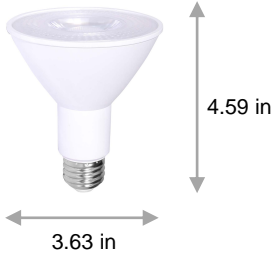

LED PAR30

800 Lumen 10 Watt 5000K PAR30 - 40° Commercial Pack

PRODUCT DESCRIPTION

10 watt PAR30 EarthBulb LED floodlight replaces 75 watt incandescent floodlights for over 85% energy savings. Great for use in dimming recessed lighting, track lighting and display lighting applications. High power LED and an advanced cooling system provides for 15,000 hours of LED life. Medium screw base. Suitable for outdoor use, damp location rated. Energy Star rated product.

PRODUCT FEATURES

- Dimming PAR30 flood light provides 800 lumens, capable of dimming to less than 9%
- This Energy Star product provides 40° beam angle
- Unique LED array design look like halogen when powered on
- Chipset provides 5000K daylight with a high color rendering rating over 80, 90+ CRI
- Wet rated UL and suitable for exterior locations
- Face of the lamp looks like standard PAR lamps
- Fits track heads like a PAR lamp is intended

LUMINOUS DISTRIBUTION INTENSITY DIAGRAM

MODEL NUMBER: LP31250D7

ORDER CODE: 10822

Order Code	Individual UPC	Master Park UPC	Qty
10822	840791108222	8407911082200	12
Dimensions (inches - Length x Width x Height)			
10822	3.93 x 3.93 x 5.08	16.61 x 12.55 x 6.14	12
Weight (lbs)			
10822	.449	6.622	12