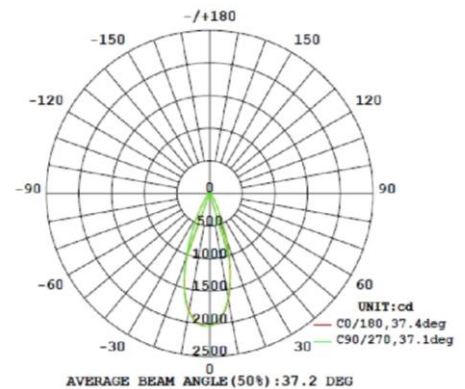

PRODUCT APPLICATIONS

LUMINOUS DISTRIBUTION INTENSITY DATA

Intensity (Candlepower) Summary at 25°C - Candelas

V \ H(°)	0	22.5	45	67.5	90
0	1947	1947	1947	1947	1947
5	1904	1887	1875	1863	1852
10	1712	1683	1655	1632	1604
15	1354	1310	1279	1251	1209
20	903.8	858.4	840.9	820.3	779.2
25	515.6	484.1	477.4	466.8	440.8
30	265.4	249.6	250.3	248.9	241.3
35	137.8	131.7	133.2	135.4	131.2
40	79.9	76.9	77.8	79.8	78.2
45	53.0	51.6	52.2	52.9	52.1
50	39.2	38.5	38.8	38.7	38.0
55	30.7	30.1	30.2	30.0	29.4
60	24.4	23.9	23.9	23.5	23.2
65	19.2	18.7	18.6	18.2	17.8
70	14.5	14.1	14.1	13.6	13.2
75	10.6	10.2	10.1	9.7	9.4
80	7.2	6.9	6.7	6.5	6.2
85	4.7	4.4	4.3	4.1	3.8
90	2.7	2.5	2.3	2.2	2.0

LUMINOUS DISTRIBUTION INTENSITY DIAGRAM

MODEL NUMBER: LP31250D7

ORDER CODE: 10822

Order Code	Individual UPC	Master Park UPC	Qty
10822	840791108222	8407911082200	12
Dimensions (inches - Length x Width x Height)			
10822	3.93 x 3.93 x 5.08	16.61 x 12.55 x 6.14	12
Weight (lbs)			
10822	.449	6.622	12

Electrical	
Watt	10
Power Factor	> 0.8
Voltage	120 volt
Frequency	60Hz
Base Type	E26 Medium
Operating Temperature Range	-4F to 104F
Light	
Initial Lumens	800
Lumens per Watt	80
Color Temperature	5000K
Color Rendering (CRI)	83
Beam Angle	40°
Agency Approvals	
UL	Yes
Energy Star	15,000 hours
RoHS	Yes
FCC	Yes
Product Details	
Warranty	10 years 6 hr/day
Diameter	3.63"
Nominal Length	4.59"