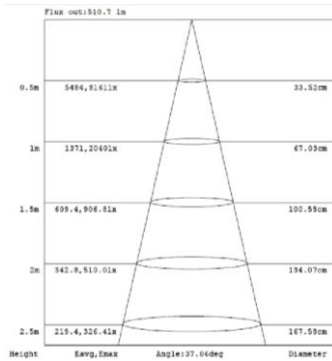

LED PAR30

800 Lumen 10 Watt 5000K PAR30 - 40° Commercial Pack

PRODUCT DESCRIPTION

10 watt PAR30 EarthBulb LED floodlight replaces 75 watt incandescent floodlights for over 85% energy savings. Great for use in dimming recessed lighting, track lighting and display lighting applications. High power LED and an advanced cooling system provides for 15,000 hours of LED life. Medium screw base. Suitable for outdoor use, damp location rated. Energy Star rated product.

PRODUCT APPLICATIONS

LUMINOUS DISTRIBUTION INTENSITY DATA

Intensity (Candlepower) Summary at 25°C - Candelas

V \ H(°)	0	22.5	45	67.5	90
0	1947	1947	1947	1947	1947
5	1904	1887	1875	1863	1852
10	1712	1683	1655	1632	1604
15	1354	1310	1279	1251	1209
20	903.8	858.4	840.9	820.3	779.2
25	515.6	484.1	477.4	466.8	440.8
30	265.4	249.6	250.3	248.9	241.3
35	137.8	131.7	133.2	135.4	131.2
40	79.9	76.9	77.8	79.8	78.2
45	53.0	51.6	52.2	52.9	52.1
50	39.2	38.5	38.8	38.7	38.0
55	30.7	30.1	30.2	30.0	29.4
60	24.4	23.9	23.9	23.5	23.2
65	19.2	18.7	18.6	18.2	17.8
70	14.5	14.1	14.1	13.6	13.2
75	10.6	10.2	10.1	9.7	9.4
80	7.2	6.9	6.7	6.5	6.2
85	4.7	4.4	4.3	4.1	3.8
90	2.7	2.5	2.3	2.2	2.0

LUMINOUS DISTRIBUTION INTENSITY DIAGRAM

MODEL NUMBER: LP31250D7

ORDER CODE: 10822

Order Code	Individual UPC	Master Park UPC	Qty
10822	840791108222	8407911082200	12
Dimensions (inches - Length x Width x Height)			
10822	3.93 x 3.93 x 5.08	16.61 x 12.55 x 6.14	12
Weight (lbs)			
10822	.449	6.622	12

Electrical	
Watt	10
Power Factor	> 0.8
Voltage	120 volt
Frequency	60Hz
Base Type	E26 Medium
Operating Temperature Range	-4F to 104F
Light	
Initial Lumens	800
Lumens per Watt	80
Color Temperature	5000K
Color Rendering (CRI)	83
Beam Angle	40°
Agency Approvals	
UL	Yes
Energy Star	15,000 hours
RoHS	Yes
FCC	Yes
Product Details	
Warranty	10 years 6 hr/day
Diameter	3.63"
Nominal Length	4.59"