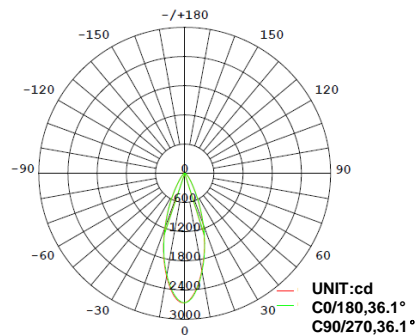

LUMINOUS DISTRIBUTION INTENSITY DIAGRAM

AVERAGE BEAM ANGLE (50%): 36.1°

Note: IES files available upon request.

MODEL NUMBER: LP381630D7

Order Code	Individual UPC	Master Park UPC	Qty
10826	840791108260	00840791108260	12
Dimensions (inches)			
10826	5.10 x 5.10 x 5.88	21.58 x 16.34 x 7.40	12
Weight (lbs)			
10826	1.034	14.60	12

Individual

Master Pack