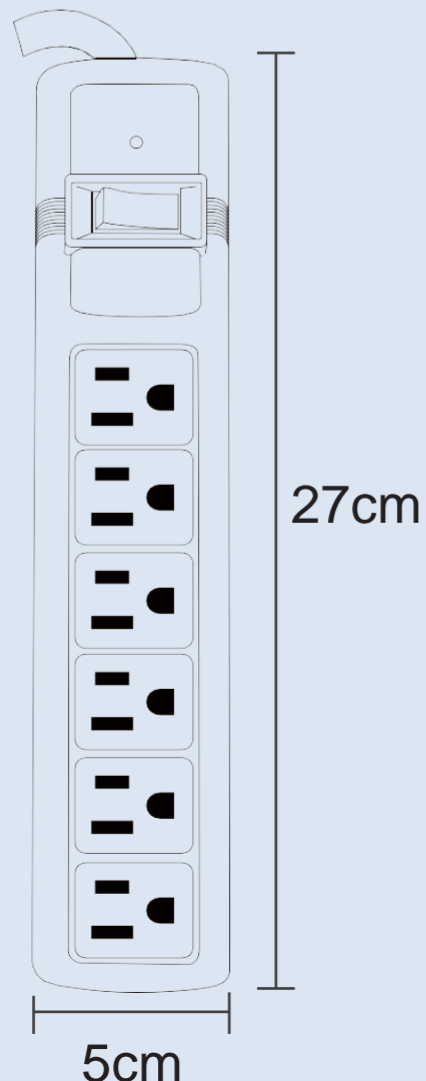

Six-Outlet Surge Protector

Features

- 6 surge protected outlets
- 3 foot long heavy duty cord
- Electrical rating: 15A, 125VAC, 1875W, 60Hz
- 450 joules
- Clamping voltage: 700V
- Integrates with a 15 amp circuit breaker
- For indoor use only
- Exterior dimensions (mm): 270 l x 50 w x 37 d

Certification and Performance Requirements

- cETLus Listed

Model #	Description	Case Qty
18486s	6 outlets surge protection device with 3ft heavy duty cord	24