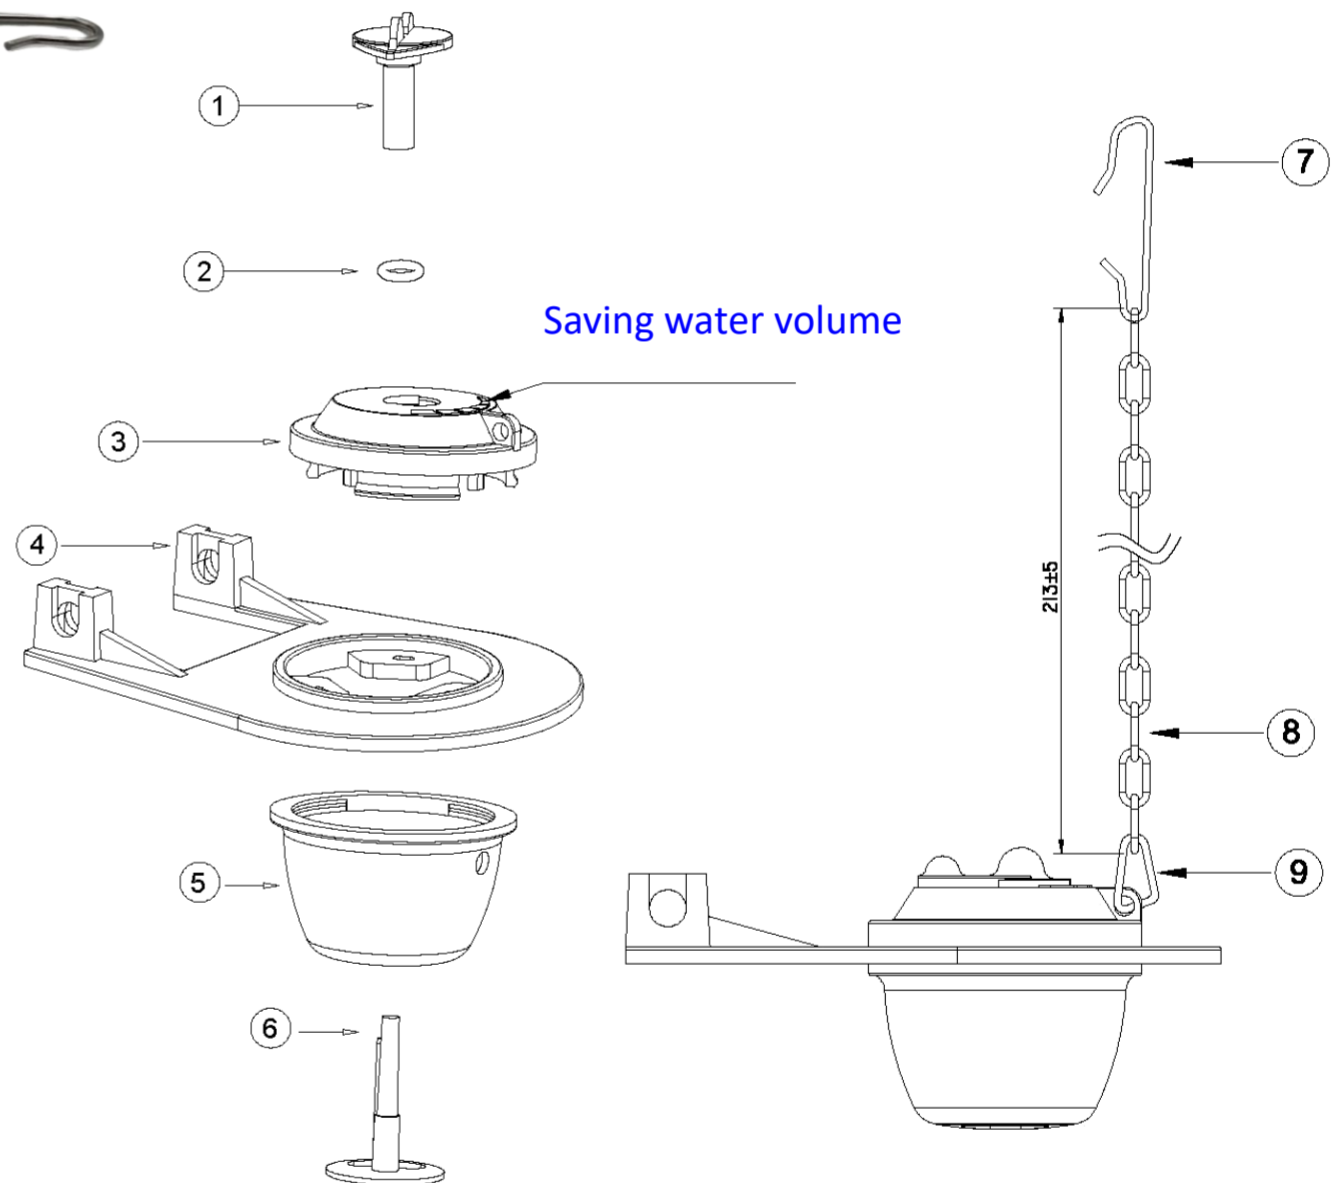

Adjustable Toilet Flapper

Features

1. Top Adjust Lever to get the different water flush volume.
2. Easy adjust, easy view.
3. Universal fit for 2" Flush Valve.

Item	Description	Material	Q'ty
1	Adjust lever	ABS	1
2	O-ring 6-1.5mm	Silica	1
3	Cap body	PP	1
4	Silica seal	PVC	1
5	Float ball	PP	1
6	Stem	ABS	1
7	Adjustment core	SS304	1
8	Chain	SS304	1
9	Triangle	SS304	1