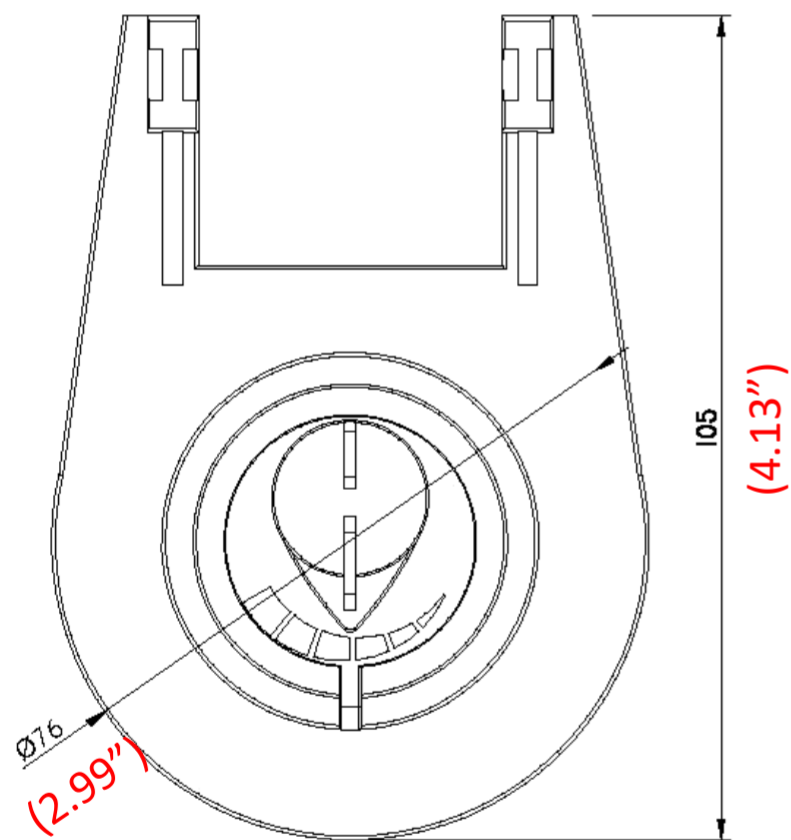

Adjustable Toilet Flapper

Features

1. Top Adjust Lever to get the different water flush volume.
2. Easy adjust, easy view.
3. Universal fit for 2" Flush Valve.

Item	Description	Material	Q'ty
1	Adjust lever	ABS	1
2	O-ring 6-1.5mm	Silica	1
3	Cap body	PP	1
4	Silica seal	PVC	1
5	Float ball	PP	1
6	Stem	ABS	1
7	Adjustment core	SS304	1
8	Chain	SS304	1
9	Triangle	SS304	1