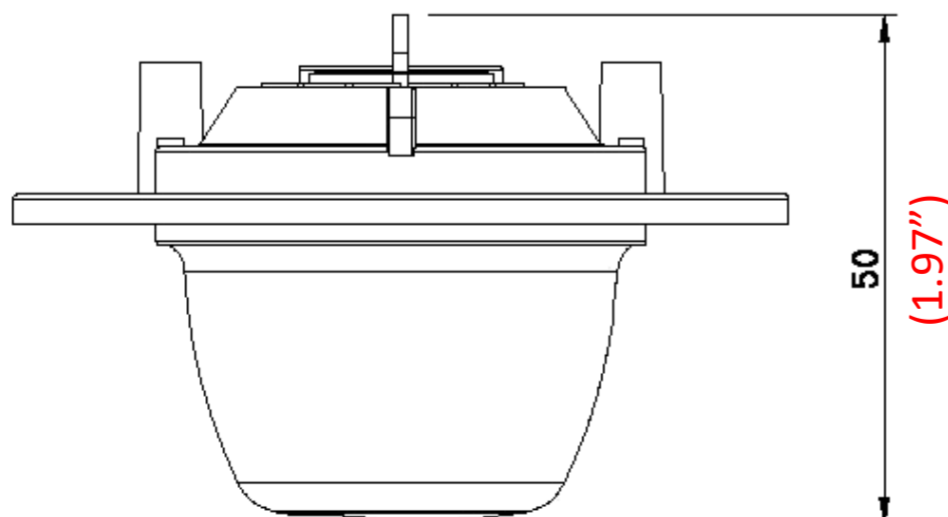

Adjustable Toilet Flapper

Features

1. Top Adjust Lever to get the different water flush volume.
2. Easy adjust, easy view.
3. Universal fit for 2" Flush Valve.

Item	Description	Material	Q'ty
1	Adjust lever	ABS	1
2	O-ring 6-1.5mm	Silica	1
3	Cap body	PP	1
4	Silica seal	PVC	1
5	Float ball	PP	1
6	Stem	ABS	1
7	Adjustment core	SS304	1
8	Chain	SS304	1
9	Triangle	SS304	1