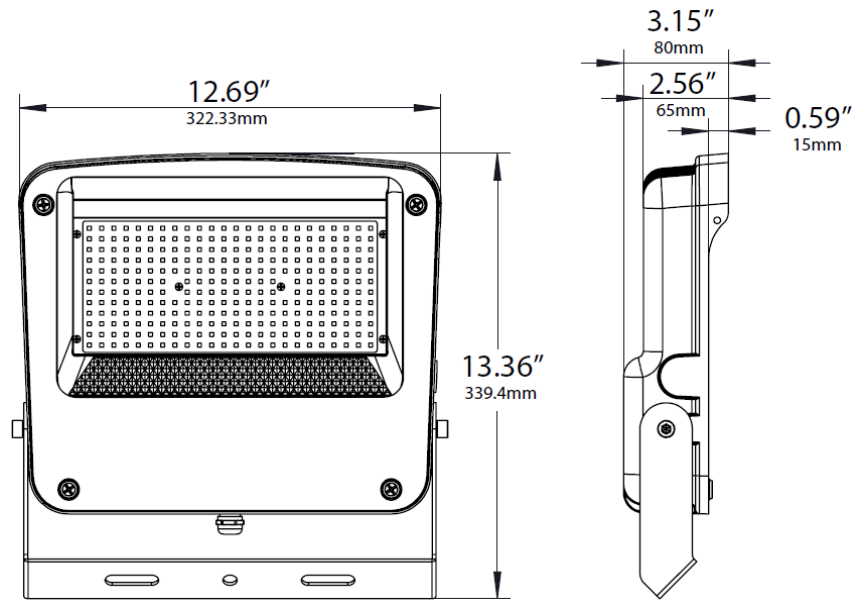

MEASUREMENTS

MODEL	QUANTITY	WEIGHT	UPC CODE
LOC-ELFL-MW(80/100/150)50KD-PC	1	7.05 lbs	00810050942720