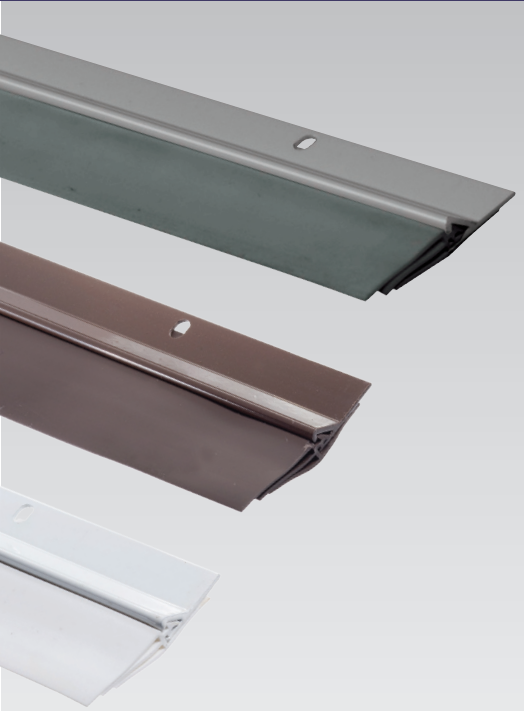

Triple Seal Door Sweep

Our professional grade aluminum and vinyl Triple Seal Door Sweep includes three draft-stopping vinyl sealing fins for deep sealing power. The door sweep is ideal for sealing both large and small gaps on new or old, residential and commercial doors and can be used for interior or exterior applications. It features an extruded aluminum carrier with five slotted screw holes for easy adjustment and efficient installation. With the vinyl seal back, no caulking is needed.

Features

- 2-1/8" height
- Phillips-head screws included

Model #	Description	Color	Dimensions	Case Qty
TSV325L	Door Sweep	Gray	36" x 2-1/8"	50
TSV325L-B	Door Sweep	Brown	36" x 2-1/8"	50
TSV325L-W	Door Sweep	White	36" x 2-1/8"	50
TSV325L-G	Door Sweep	Gray	36" x 2-1/8"	50
TSV325L-42	Door Sweep	Gray	42" x 2-1/8"	50