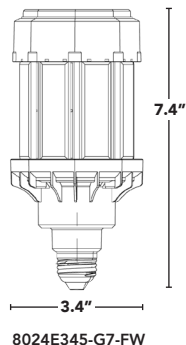

06.13.23 Information is subject to change without notice.

SUPERFLEX BOLLARD/POST TOPS

8029E

8029M

8024E345-G7-FW

8024M345-G7-FW

8027M345-G7-FW

PART #	UPC	REPLACES	WATTAGE	LUMENS	FLEXCOLOR	BASE	DLC CODES
LED-8029E345-A-FW	84400606067	70W-100W-150W	12W-18W-24W	1550-3360	3000K/4000K/5000K	E26	N/A
LED-8029M345-A-FW	84400606068	70W-100W-150W	12W-18W-24W	1550-3360	3000K/4000K/5000K	EX39	PVPFGTKS
LED-8024E345-G7-FW	844006060718	175W-250W-320W	35W-45W-60W	5140-8870	3000K/4000K/5000K	E26	N/A
LED-8024M345-G7-FW	844006060725	175W-250W-320W	35W-45W-60W	5140-8870	3000K/4000K/5000K	EX39	PE8R4NVO
LED-8027M345-G7-FW	844006060756	320W-400W	80W-100W-110W	11370-15730	3000K/4000K/5000K	EX39	PMXF5D5C
LED-8027M345-G7-FW-HV*	844006077129	320W-400W	80W-100W-110W	11370-15730	3000K/4000K/5000K	EX39	S-IESFDP