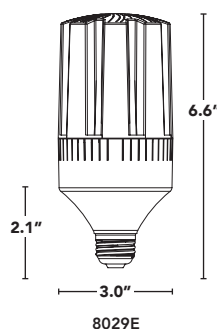

CRI

PART #	UPC	REPLACES	WATTAGE	LUMENS	FLEXCOLOR	BASE
LED-8029E345-A-FW	84400606067	70W-100W-150W	12W-18W-24W	1550-3360	3000K/4000K/5000K	E26
LED-8029M345-A-FW	84400606068	70W-100W-150W	12W-18W-24W	1550-3360	3000K/4000K/5000K	EX39
LED-8024E345-G7-FW	844006060718	175W-250W-320W	35W-45W-60W	5140-8870	3000K/4000K/5000K	E26
LED-8024M345-G7-FW	844006060725	175W-250W-320W	35W-45W-60W	5140-8870	3000K/4000K/5000K	EX39
LED-8027M345-G7-FW	844006060756	320W-400W	80W-100W-110W	11370-15730	3000K/4000K/5000K	EX39
LED-8027M345-G7-FW-HV*	844006077129	320W-400W	80W-100W-110W	11370-15730	3000K/4000K/5000K	EX39

06.13.23 Information is subject to change without notice.

SUPERFLEX BOLLARD/POST TOPS

8029E

8029M

8024E345-G7-FW

8024M345-G7-FW

8027M345-G7-FW

PART #	UPC	REPLACES	WATTAGE	LUMENS	FLEXCOLOR	BASE	DLC CODES
LED-8029E345-A-FW	84400606067	70W-100W-150W	12W-18W-24W	1550-3360	3000K/4000K/5000K	E26	N/A
LED-8029M345-A-FW	84400606068	70W-100W-150W	12W-18W-24W	1550-3360	3000K/4000K/5000K	EX39	PVPFGTKS
LED-8024E345-G7-FW	844006060718	175W-250W-320W	35W-45W-60W	5140-8870	3000K/4000K/5000K	E26	N/A
LED-8024M345-G7-FW	844006060725	175W-250W-320W	35W-45W-60W	5140-8870	3000K/4000K/5000K	EX39	PE8R4NVO
LED-8027M345-G7-FW	844006060756	320W-400W	80W-100W-110W	11370-15730	3000K/4000K/5000K	EX39	PMXF5D5C
LED-8027M345-G7-FW-HV*	844006077129	320W-400W	80W-100W-110W	11370-15730	3000K/4000K/5000K	EX39	S-IESFDP