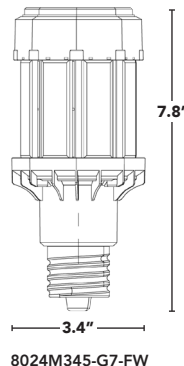

06.13.23 Information is subject to change without notice.

SUPERFLEX BOLLARD/POST TOPS

8029E

8029M

8024E345-G7-FW

8024M345-G7-FW

8027M345-G7-FW

PART #	UPC	REPLACES	WATTAGE	LUMENS	FLEXCOLOR	BASE	DLC CODES
LED-8029E345-A-FW	84400606067	70W-100W-150W	12W-18W-24W	1550-3360	3000K/4000K/5000K	E26	N/A
LED-8029M345-A-FW	84400606068	70W-100W-150W	12W-18W-24W	1550-3360	3000K/4000K/5000K	EX39	PVPFGTKS
LED-8024E345-G7-FW	844006060718	175W-250W-320W	35W-45W-60W	5140-8870	3000K/4000K/5000K	E26	N/A
LED-8024M345-G7-FW	844006060725	175W-250W-320W	35W-45W-60W	5140-8870	3000K/4000K/5000K	EX39	PE8R4NVO
LED-8027M345-G7-FW	844006060756	320W-400W	80W-100W-110W	11370-15730	3000K/4000K/5000K	EX39	PMXF5D5C
LED-8027M345-G7-FW-HV*	844006077129	320W-400W	80W-100W-110W	11370-15730	3000K/4000K/5000K	EX39	S-IESFDP