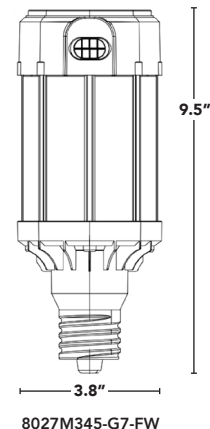

06.13.23 Information is subject to change without notice.

SUPERFLEX BOLLARD/POST TOPS

8029E

8029M

8024E345-G7-FW

8024M345-G7-FW

8027M345-G7-FW

PART #	UPC	REPLACES	WATTAGE	LUMENS	FLEXCOLOR	BASE	DLC CODES
LED-8029E345-A-FW	84400606067	70W-100W-150W	12W-18W-24W	1550-3360	3000K/4000K/5000K	E26	N/A
LED-8029M345-A-FW	84400606068	70W-100W-150W	12W-18W-24W	1550-3360	3000K/4000K/5000K	EX39	PVPFGTKS
LED-8024E345-G7-FW	844006060718	175W-250W-320W	35W-45W-60W	5140-8870	3000K/4000K/5000K	E26	N/A
LED-8024M345-G7-FW	844006060725	175W-250W-320W	35W-45W-60W	5140-8870	3000K/4000K/5000K	EX39	PE8R4NVO
LED-8027M345-G7-FW	844006060756	320W-400W	80W-100W-110W	11370-15730	3000K/4000K/5000K	EX39	PMXF5D5C
LED-8027M345-G7-FW-HV*	844006077129	320W-400W	80W-100W-110W	11370-15730	3000K/4000K/5000K	EX39	S-IESFDP