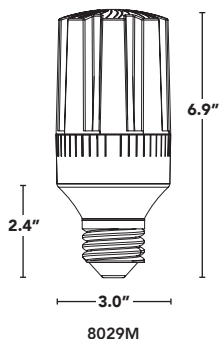

SCREW-IN
RETROFITS

SUPERFLEX BOLLARD/POST TOPS

top LED's

← SUPERflex
switch
between
wattages
& color
temps

35W 45W 60W

3K 4K 5K

↑
rated for
enclosed →
fixtures

- LED-8029: switch between 12W, 18W & 24W replacing up to 150W HID.
- LED-8024: switch between 35W, 45W & 60W replacing up to 320W HID.
- LED-8027: switch between 80W, 100W & 110W replacing up to 400W HID.
- Change color temperatures with a flip of a switch (3000K, 4000K, 5000K).
- Multi-directional mounting capability & 360° design. Use base down, base up or base sideways without affecting performance.
- Pretested & potted drivers are burnt in 3x prior to shipping and protected against vibration & moisture.
- Lamps dim to 50-70% by adjusting the wattage switch on the side of the lamp only.
- Field adjustable light output.

06.13.23 Information is subject to change without notice.

SUPERFLEX BOLLARD/POST TOPS

8029E

8029M

8024E345-G7-FW

8024M345-G7-FW

8027M345-G7-FW

PART #	UPC	REPLACES	WATTAGE	LUMENS	FLEXCOLOR	BASE	DLC CODES
LED-8029E345-A-FW	84400606067	70W-100W-150W	12W-18W-24W	1550-3360	3000K/4000K/5000K	E26	N/A
LED-8029M345-A-FW	84400606068	70W-100W-150W	12W-18W-24W	1550-3360	3000K/4000K/5000K	EX39	PVPFGTKS
LED-8024E345-G7-FW	844006060718	175W-250W-320W	35W-45W-60W	5140-8870	3000K/4000K/5000K	E26	N/A
LED-8024M345-G7-FW	844006060725	175W-250W-320W	35W-45W-60W	5140-8870	3000K/4000K/5000K	EX39	PE8R4NVO
LED-8027M345-G7-FW	844006060756	320W-400W	80W-100W-110W	11370-15730	3000K/4000K/5000K	EX39	PMXF5D5C
LED-8027M345-G7-FW-HV*	844006077129	320W-400W	80W-100W-110W	11370-15730	3000K/4000K/5000K	EX39	S-IESFDP