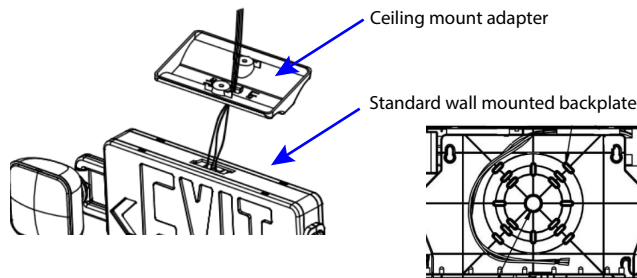

Features

Stock Ordering Information and Specifications

Catalog Logic	Order #	Voltage	Wattage	Runtime	Color	Temp	Certification
EXCA-DRG-W	56021	120/277Vac	3.6 W	90 mins.	White	-32° F to 104° F	UL/CUL