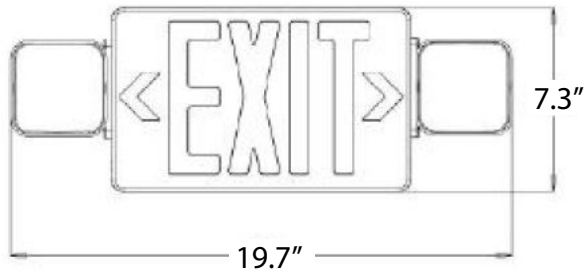

### KEY FEATURES

- Dual 1.2W fully adjustable lampheads
- Combination selectable single or double face configuration
- Swappable red/green lettering
- Dual 1.2W fully adjustable lampheads
- Wall and ceiling mounting options
- Suitable for use in damp locations
- Durable injection molded ABS housing body
- Meets UL924 Listing requirements
- 90 minute battery runtime
- Meets NFPA 101 Life Safety Code, NED, OSHA requirements
- Rated input 3.6W (2.4W lighting, 1.2W sign) 120/277Vac 60Hz rating
- 5-Year Warranty

### Weights/Dimensions

Item	Length (in.)	Width (in.)	Depth (in.)	Weight (lbs.)
EXCA-DRG-W	19.7	7.3	4.3	TBA