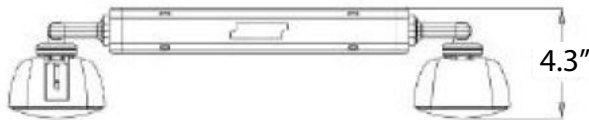

### KEY FEATURES

- Dual 1.2W fully adjustable lampheads
- Combination selectable single or double face configuration
- Swappable red/green lettering
- Dual 1.2W fully adjustable lampheads
- Wall and ceiling mounting options
- Suitable for use in damp locations
- Durable injection molded ABS housing body
- Meets UL924 Listing requirements
- 90 minute battery runtime
- Meets NFPA 101 Life Safety Code, NED, OSHA requirements
- Rated input 3.6W (2.4W lighting, 1.2W sign) 120/277Vac 60Hz rating
- 5-Year Warranty

### Weights/Dimensions

Item	Length (in.)	Width (in.)	Depth (in.)	Weight (lbs.)
EXCA-DRG-W	19.7	7.3	4.3	TBA