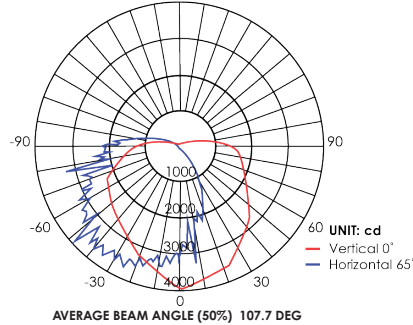

Lumen Intensity Graph:
E4WPA35D-83050

Mounting Height: 4 ft	Center beam fc: 58 fc Diameter: 10.4 ft.
Mounting Height: 8 ft	Center beam fc: 14.61 fc Diameter: 20.8 ft.
Mounting Height: 12 ft	Center beam fc: 6.49 fc Diameter: 31.2 ft.
Mounting Height: 16 ft	Center beam fc: 3.65 fc Diameter: 41.6 ft.
Mounting Height: 20 ft	Center beam fc: 2.34 fc Diameter: 52 ft.

Model: E4WPA50D-83050
Test Report: E4WPA50D-83050.ies
CCT: 5000
Lamp Type: LED
Lumens: 7395 LM
Input Watts: 50 W
Efficacy: 135 LM/W

Lumen Intensity Graph:
E4WPA50D-83050

Mounting Height: 4 ft	Center beam fc: 84 fc Diameter: 9.9 ft.
Mounting Height: 8 ft	Center beam fc: 21.01 fc Diameter: 19.8 ft.
Mounting Height: 12 ft	Center beam fc: 9.34 fc Diameter: 29.7 ft.
Mounting Height: 16 ft	Center beam fc: 5.25 fc Diameter: 39.5 ft.
Mounting Height: 20 ft	Center beam fc: 3.36 fc Diameter: 49.5 ft.

Model: E4WPA4575D-83050
Test Report: E4WPA4575D-83050.ies
CCT: 5000
Lamp Type: LED
Lumens: 10400 LM
Input Watts: 75 W
Efficacy: 135 LM/W

Lumen Intensity Graph:
E4WPA4575D-83050

Mounting Height: 4 ft	Center beam fc: 134.76 fc Diameter: 9.8 ft.
Mounting Height: 8 ft	Center beam fc: 33.69 fc Diameter: 19.6 ft.
Mounting Height: 12 ft	Center beam fc: 14.97 fc Diameter: 29.5 ft.
Mounting Height: 16 ft	Center beam fc: 8.42 fc Diameter: 39.3 ft.
Mounting Height: 20 ft	Center beam fc: 5.39 fc Diameter: 49.1 ft.

Model: E4WPA75120D-83050
Test Report: E4WPA75120D-83050.ies
CCT: 5000
Lamp Type: LED
Lumens: 16448 LM
Input Watts: 120 W
Efficacy: 135 LM/W

Lumen Intensity Graph:
E4WPA75120D-83050

Mounting Height: 4 ft	Center beam fc: 213.57 fc Diameter: 9.9 ft.
Mounting Height: 8 ft	Center beam fc: 53.39 fc Diameter: 19.7 ft.
Mounting Height: 12 ft	Center beam fc: 23.73 fc Diameter: 29.6 ft.
Mounting Height: 16 ft	Center beam fc: 13.35 fc Diameter: 39.4 ft.
Mounting Height: 20 ft	Center beam fc: 8.54 fc Diameter: 49.3 ft.