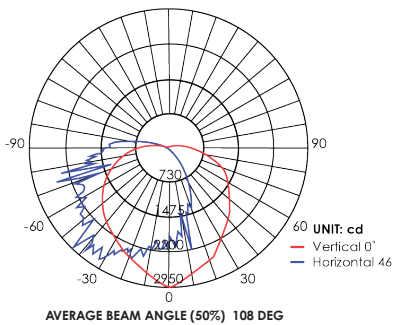

Lumen Intensity Graph:
E4WPA35D-83050

Mounting Height: 4 ft	Center beam fc: 58 fc Diameter: 10.4 ft.
Mounting Height: 8 ft	Center beam fc: 14.61 fc Diameter: 20.8 ft.
Mounting Height: 12 ft	Center beam fc: 6.49 fc Diameter: 31.2 ft.
Mounting Height: 16 ft	Center beam fc: 3.65 fc Diameter: 41.6 ft.
Mounting Height: 20 ft	Center beam fc: 2.34 fc Diameter: 52 ft.

Model: E4WPA50D-83050
Test Report: E4WPA50D-83050.ies
CCT: 5000
Lamp Type: LED
Lumens: 7395 LM
Input Watts: 50 W
Efficacy: 135 LM/W

Lumen Intensity Graph:
E4WPA50D-83050

Mounting Height: 4 ft	Center beam fc: 84 fc Diameter: 9.9 ft.
Mounting Height: 8 ft	Center beam fc: 21.01 fc Diameter: 19.8 ft.
Mounting Height: 12 ft	Center beam fc: 9.34 fc Diameter: 29.7 ft.
Mounting Height: 16 ft	Center beam fc: 5.25 fc Diameter: 39.5 ft.
Mounting Height: 20 ft	Center beam fc: 3.36 fc Diameter: 49.5 ft.

Model: E4WPA4575D-83050
Test Report: E4WPA4575D-83050.ies
CCT: 5000
Lamp Type: LED
Lumens: 10400 LM
Input Watts: 75 W
Efficacy: 135 LM/W

Lumen Intensity Graph:
E4WPA4575D-83050

Mounting Height: 4 ft	Center beam fc: 134.76 fc Diameter: 9.8 ft.
Mounting Height: 8 ft	Center beam fc: 33.69 fc Diameter: 19.6 ft.
Mounting Height: 12 ft	Center beam fc: 14.97 fc Diameter: 29.5 ft.
Mounting Height: 16 ft	Center beam fc: 8.42 fc Diameter: 39.3 ft.
Mounting Height: 20 ft	Center beam fc: 5.39 fc Diameter: 49.1 ft.