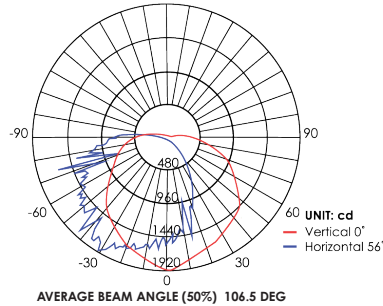

Lumen Intensity Graph:
E4WPA35D-83050

Mounting Height: 4 ft	Center beam fc: 58 fc Diameter: 10.4 ft.
Mounting Height: 8 ft	Center beam fc: 14.61 fc Diameter: 20.8 ft.
Mounting Height: 12 ft	Center beam fc: 6.49 fc Diameter: 31.2 ft.
Mounting Height: 16 ft	Center beam fc: 3.65 fc Diameter: 41.6 ft.
Mounting Height: 20 ft	Center beam fc: 2.34 fc Diameter: 52 ft.

Model: E4WPA50D-83050
Test Report: E4WPA50D-83050.ies
CCT: 5000
Lamp Type: LED
Lumens: 7395 LM
Input Watts: 50 W
Efficacy: 135 LM/W

Lumen Intensity Graph:
E4WPA50D-83050

Mounting Height: 4 ft	Center beam fc: 84 fc Diameter: 9.9 ft.
Mounting Height: 8 ft	Center beam fc: 21.01 fc Diameter: 19.8 ft.
Mounting Height: 12 ft	Center beam fc: 9.34 fc Diameter: 29.7 ft.
Mounting Height: 16 ft	Center beam fc: 5.25 fc Diameter: 39.5 ft.
Mounting Height: 20 ft	Center beam fc: 3.36 fc Diameter: 49.5 ft.

Model: E4WPA4575D-83050
Test Report: E4WPA4575D-83050.ies
CCT: 5000
Lamp Type: LED
Lumens: 10400 LM
Input Watts: 75 W
Efficacy: 135 LM/W

Lumen Intensity Graph:
E4WPA4575D-83050

Mounting Height: 4 ft	Center beam fc: 134.76 fc Diameter: 9.8 ft.
Mounting Height: 8 ft	Center beam fc: 33.69 fc Diameter: 19.6 ft.
Mounting Height: 12 ft	Center beam fc: 14.97 fc Diameter: 29.5 ft.
Mounting Height: 16 ft	Center beam fc: 8.42 fc Diameter: 39.3 ft.
Mounting Height: 20 ft	Center beam fc: 5.39 fc Diameter: 49.1 ft.