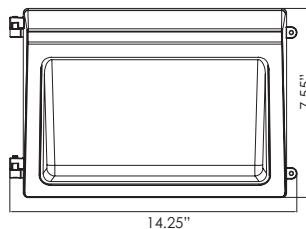

Dimensions

E4WPA35D-83050
E4WPA50D-83050
E4WPA4575D-83050
E4WPA75120D-83050