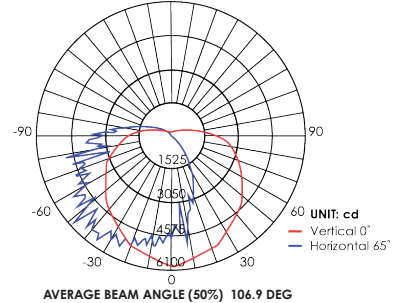

Lumen Intensity Graph:
E4WPA35D-83050

Mounting Height: 4 ft	Center beam fc: 58 fc Diameter: 10.4 ft.
Mounting Height: 8 ft	Center beam fc: 14.61 fc Diameter: 20.8 ft.
Mounting Height: 12 ft	Center beam fc: 6.49 fc Diameter: 31.2 ft.
Mounting Height: 16 ft	Center beam fc: 3.65 fc Diameter: 41.6 ft.
Mounting Height: 20 ft	Center beam fc: 2.34 fc Diameter: 52 ft.

Model: E4WPA50D-83050
Test Report: E4WPA50D-83050.ies
CCT: 5000
Lamp Type: LED
Lumens: 7395 LM
Input Watts: 50 W
Efficacy: 135 LM/W

Lumen Intensity Graph:
E4WPA50D-83050

Mounting Height: 4 ft	Center beam fc: 84 fc Diameter: 9.9 ft.
Mounting Height: 8 ft	Center beam fc: 21.01 fc Diameter: 19.8 ft.
Mounting Height: 12 ft	Center beam fc: 9.34 fc Diameter: 29.7 ft.
Mounting Height: 16 ft	Center beam fc: 5.25 fc Diameter: 39.5 ft.
Mounting Height: 20 ft	Center beam fc: 3.36 fc Diameter: 49.5 ft.

Model: E4WPA4575D-83050
Test Report: E4WPA4575D-83050.ies
CCT: 5000
Lamp Type: LED
Lumens: 10400 LM
Input Watts: 75 W
Efficacy: 135 LM/W

Lumen Intensity Graph:
E4WPA4575D-83050

Mounting Height: 4 ft	Center beam fc: 134.76 fc Diameter: 9.8 ft.
Mounting Height: 8 ft	Center beam fc: 33.69 fc Diameter: 19.6 ft.
Mounting Height: 12 ft	Center beam fc: 14.97 fc Diameter: 29.5 ft.
Mounting Height: 16 ft	Center beam fc: 8.42 fc Diameter: 39.3 ft.
Mounting Height: 20 ft	Center beam fc: 5.39 fc Diameter: 49.1 ft.

Model: E4WPA75120D-83050
Test Report: E4WPA75120D-83050.ies
CCT: 5000
Lamp Type: LED
Lumens: 16448 LM
Input Watts: 120 W
Efficacy: 135 LM/W

Lumen Intensity Graph:
E4WPA75120D-83050

Mounting Height: 4 ft	Center beam fc: 213.57 fc Diameter: 9.9 ft.
Mounting Height: 8 ft	Center beam fc: 53.39 fc Diameter: 19.7 ft.
Mounting Height: 12 ft	Center beam fc: 23.73 fc Diameter: 29.6 ft.
Mounting Height: 16 ft	Center beam fc: 13.35 fc Diameter: 39.4 ft.
Mounting Height: 20 ft	Center beam fc: 8.54 fc Diameter: 49.3 ft.