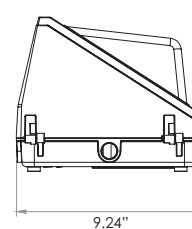

Dimensions

E4WPA35D-83050
E4WPA50D-83050
E4WPA4575D-83050
E4WPA75120D-83050