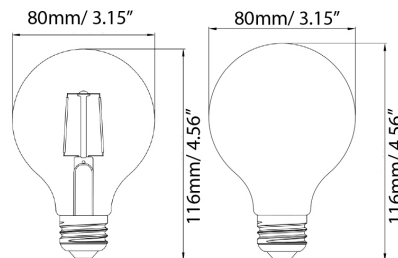

FAMILY	-	WATTAGE (NOMINAL)	LAMP TYPE	DIMMABLE	COLOR TEMPERATURE
EF= Enclosed Filament EFF= Enclosed Frosted Filament		3= 3W 4.5= 4.5W	G= G25 Globe	D= Dimmable	27= 2700K 50= 5000K

STOCKED ITEMS

ORDER CODE	MODEL NUMBER
103764	EF3G25D27
103765	EF3G25D50
103766	EFF3G25D27
103767	EFF3G25D50
103744	EF4.5G25D27
103768	EF4.5G25D50
103770	EFF4.5G25D27
103771	EFF4.5G25D50

DIMENSIONS

DIMENSIONS		
L	W	H
4.56	3.15	3.15
4.56	3.15	3.15

SPECIFICATIONS		EF3G25Dxx	EFF3G25Dxx	EF4.5G25Dxx	EFF4.5G25Dxx
ITEM	SPECIFICATION	DETAILS			
GENERAL PERFORMANCE	Power Consumption (W)	3W		4.5W	
	Lumens Delivered (lm)	350 lm		500 lm	
	Efficacy (lm/W)	117 lm/W	117 lm/W	111 lm/W	111 lm/W
	CRI	≥80			
	Color Temperature (K)	2700K	5000K	2700K	5000K
ELECTRICAL	Power Factor	≥ 0.7			
	Input Voltage	120V 60Hz			
	Replacement	40W		60W	
PHYSICAL	Base Type	E26			
	Operating Temperature	-4°F - 104°F			
QUALIFICATION	Certification/Standard	Energy Star			
	Environment	Wet location			
	Warranty	3 year warranty			