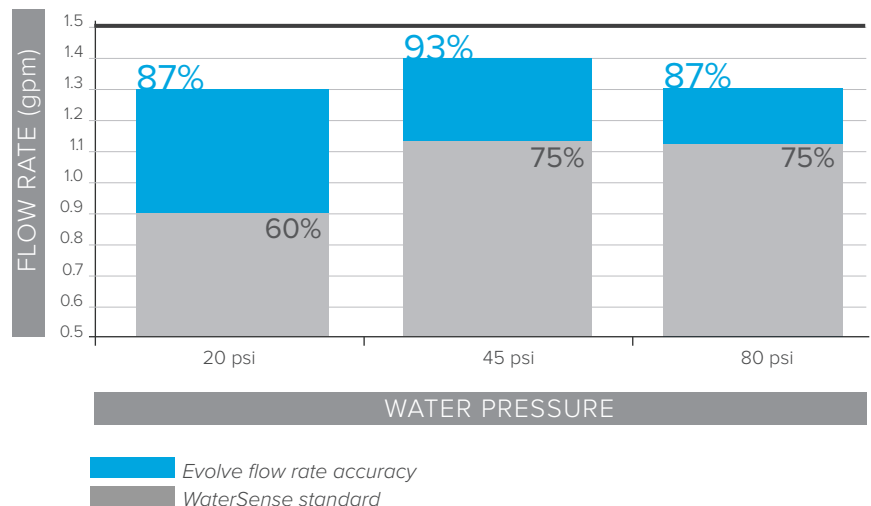

Single Function Showerhead

1.5 GPM WATERSENSE SHOWERHEAD
EV3010-CP150-XX

FEATURES

- 1.5 gpm (5.7 L/min) maximum flow @ 80 psi
- 1.1 gpm (4.2 L/min) minimum flow @ 45 psi
- Single function, full-body spray
- 54 rub-clean, anti-clog spray nozzles
- Pressure compensating flow regulation
- 3 year warranty

PRODUCT SPECIFICATION

The Single Function Showerhead has ABS fittings and shall attach to shower arms with ½" NPT male fittings and flow at maximum rate of 1.5 gpm (5.7 L/min). The Single Function Showerhead has a 54 nozzle full body spray and is both WaterSense and cUPC certified.

PERFORMANCE VS. WATERSENSE STANDARD

WaterSense was created by the EPA to establish minimum performance requirements for efficient showerheads with the goal of improving user satisfaction. This showerhead exceeds the WaterSense standard and, as a result, users receive a great feeling, water and energy saving shower regardless of their home's water pressure.