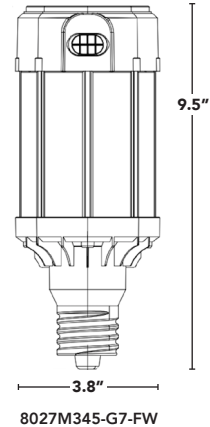

SCREW-IN
RETROFITS

SUPERFLEX POST TOPS

← top LED's

← SUPERflex

switch
between
wattages
& color
temps

- LED-8024: switch between 35W, 45W & 60W replacing up to 320W HID.
- LED-8027: switch between 80W, 100W & 110W replacing up to 400W HID.
- Change color temperatures with a flip of a switch (3000K, 4000K, 5000K).
- Advanced Active Cooling. Energetic cooling fan & dynamic temp control supports a longer, brighter life.
- Multi-directional mounting capability & 360° design. Use base down, base up or base sideways without affecting performance.
- Pretested & potted drivers are burnt in 3x prior to shipping and protected against vibration & moisture.
- Dual stage MOV protection with integrated 6kA surge.
- Dim to 50% by selecting "LO" on the switch located on the side of the lamp. (Stepped dimming with other wired control communication by the onboard switch)
- Field adjustable light output.

PART #	UPC	REPLACES	WATTAGE	LUMENS	FLEXCOLOR	BASE
LED-8024E345-G7-FW	844006060718	175W-250W-320W	35W-45W-60W	5140-8870	3000K/4000K/5000K	E26
LED-8024M345-G7-FW	844006060725	175W-250W-320W	35W-45W-60W	5140-8870	3000K/4000K/5000K	EX39
LED-8027M345-G7-FW	844006060756	320W-400W	80W-100W-110W	11370-15730	3000K/4000K/5000K	EX39

SUPERFLEX POST TOPS

8024E345-G7-FW

8024M345-G7-FW

8027M345-G7-FW

PART #	UPC	REPLACES	WATTAGE	LUMENS	FLEXCOLOR	BASE	DLC CODES
LED-8024E345-G7-FW	844006060718	175W-250W-320W	35W-45W-60W	5140-8870	3000K/4000K/5000K	E26	N/A
LED-8024M345-G7-FW	844006060725	175W-250W-320W	35W-45W-60W	5140-8870	3000K/4000K/5000K	EX39	PE8R4NVO
LED-8027M345-G7-FW	844006060756	320W-400W	80W-100W-110W	11370-15730	3000K/4000K/5000K	EX39	PMXF5D5C