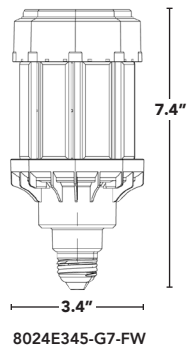

SCREW-IN
RETROFITS

SUPERFLEX POST TOPS

← top LED's

← SUPERflex

switch
between
wattages
& color
temps

- LED-8024: switch between 35W, 45W & 60W replacing up to 320W HID.
- LED-8027: switch between 80W, 100W & 110W replacing up to 400W HID.
- Change color temperatures with a flip of a switch (3000K, 4000K, 5000K).
- Advanced Active Cooling. Energetic cooling fan & dynamic temp control supports a longer, brighter life.
- Multi-directional mounting capability & 360° design. Use base down, base up or base sideways without affecting performance.
- Pretested & potted drivers are burnt in 3x prior to shipping and protected against vibration & moisture.
- Dual stage MOV protection with integrated 6kA surge.
- Dim to 50% by selecting "LO" on the switch located on the side of the lamp. (Stepped dimming with other wired control communication by the onboard switch)
- Field adjustable light output.

SUPERFLEX POST TOPS

8024E345-G7-FW

8024M345-G7-FW

8027M345-G7-FW

PART #	UPC	REPLACES	WATTAGE	LUMENS	FLEXCOLOR	BASE	DLC CODES
LED-8024E345-G7-FW	844006060718	175W-250W-320W	35W-45W-60W	5140-8870	3000K/4000K/5000K	E26	N/A
LED-8024M345-G7-FW	844006060725	175W-250W-320W	35W-45W-60W	5140-8870	3000K/4000K/5000K	EX39	PE8R4NVO
LED-8027M345-G7-FW	844006060756	320W-400W	80W-100W-110W	11370-15730	3000K/4000K/5000K	EX39	PMXF5D5C