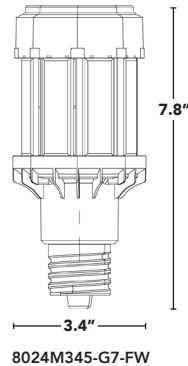

PART #	UPC	REPLACES	WATTAGE	LUMENS	FLEXCOLOR	BASE
LED-8024E345-G7-FW	844006060718	175W-250W-320W	35W-45W-60W	5140-8870	3000K/4000K/5000K	E26
LED-8024M345-G7-FW	844006060725	175W-250W-320W	35W-45W-60W	5140-8870	3000K/4000K/5000K	EX39
LED-8027M345-G7-FW	844006060756	320W-400W	80W-100W-110W	11370-15730	3000K/4000K/5000K	EX39

SUPERFLEX POST TOPS

8024E345-G7-FW

8024M345-G7-FW

8027M345-G7-FW

PART #	UPC	REPLACES	WATTAGE	LUMENS	FLEXCOLOR	BASE	DLC CODES
LED-8024E345-G7-FW	844006060718	175W-250W-320W	35W-45W-60W	5140-8870	3000K/4000K/5000K	E26	N/A
LED-8024M345-G7-FW	844006060725	175W-250W-320W	35W-45W-60W	5140-8870	3000K/4000K/5000K	EX39	PE8R4NVO
LED-8027M345-G7-FW	844006060756	320W-400W	80W-100W-110W	11370-15730	3000K/4000K/5000K	EX39	PMXF5D5C