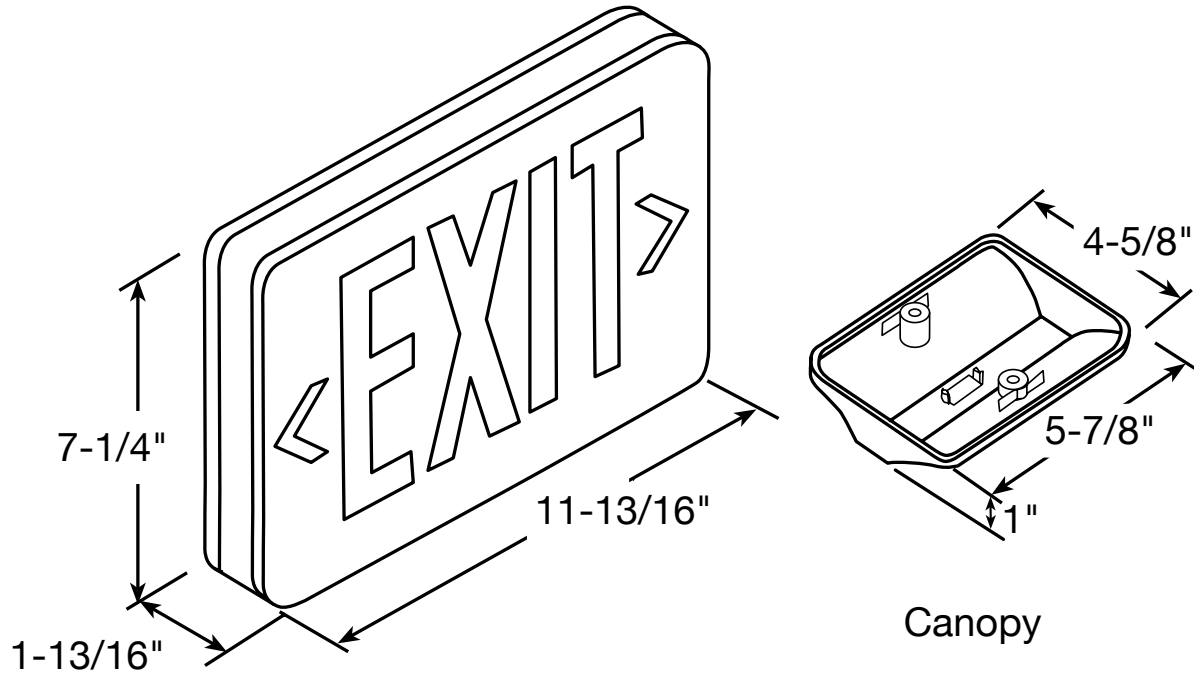

Dimensions

Listing

ETL Listed for Damp Locations, UL 94V-0 flame rating, meets UL924, NFPA 70 and 101 Life Safety Code, NEC

Warranty

3-year warranty for unit, lifetime of battery has 500 recycle times

Specifications and dimensions subject to change without notice.

TCP®

325 Campus Dr. | Aurora, Ohio 44202 | P: 800-324-1496 | tcp.com

©TCP JUN 2023/WF328700

3 YEAR
WARRANTY