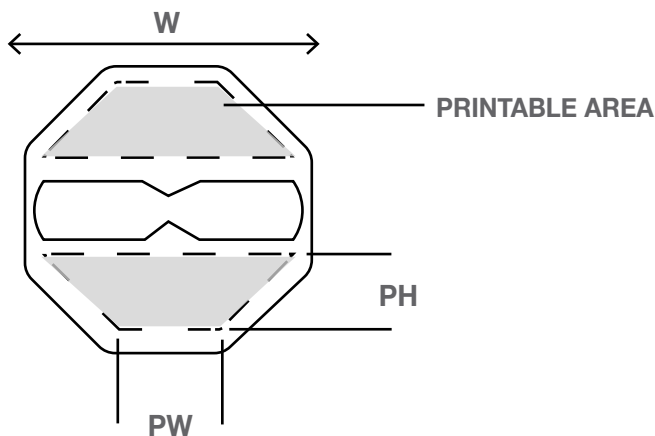

STOP IN TIME[®] SHOWER TIMER

**SS010-S, SS010-S-RB,
SS010-S-BL, SS010-S-BLB**

OVERVIEW

Our Stop In Time[®] shower timer will help to achieve more efficient showering. The 5-minute shower notification works by rotating the shower timer at the beginning of a shower and activating the hourglass-style sand timer. The easy-to-use device affixes to a shower wall with a suction cup. These timers can be customized with your city, agency, company name, logo, and phone number.

KEY FEATURES

- Anti-slip; suction to shower wall firmly
- Hourglass sand timer allows for 5-minute shower
- Requires no assembly or maintenance
- Saves water and energy used to heat water
- Durable

SPECIFICATIONS

CATALOG #	DESCRIPTION	CASE QTY
SS010-S	Red, with working	135
SS010-S-RB	Red, blank/custom	135
SS010-S-BL	Blue, with wording	135
SS010-S-BLB	Blue, blank/custom	135

DIMENSIONS

W	PW	PH
2.9"	1.2"	0.9"

To learn more, please visit: