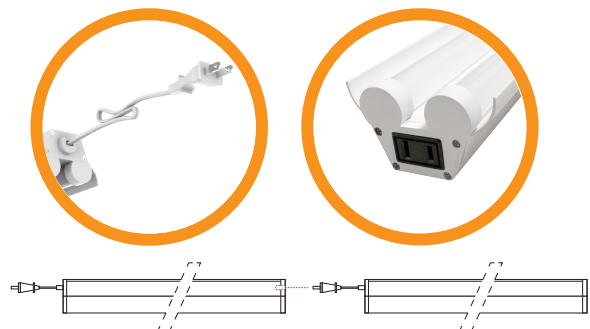

This compact shoplight series fixture features the different options connection system to easily and seamlessly connect up to 48' shoplight fixtures. TOPSTAR shoplight provides a 120V voltage, and make the size more compact to offer an economical construction. This series have 50000hr lifetime and 5 year warranty.

- Double tube
- PVC shell, PC lens & caps
- With one pull-string switch
- Suspension Installation
- Linkable 8 fixtures
- 5 years warranty
- ETL & Energy Star listed

### Electrical and Technical Data (subject to change without notice)

Ordering Code	Bare Lamp Watt(W)	Initial Lumen	Color Temp	Rated Average life	MOL (in)	Beam Angle
LED SELTF18A-40W	40	4000	4000/5000K	50,000	48	160