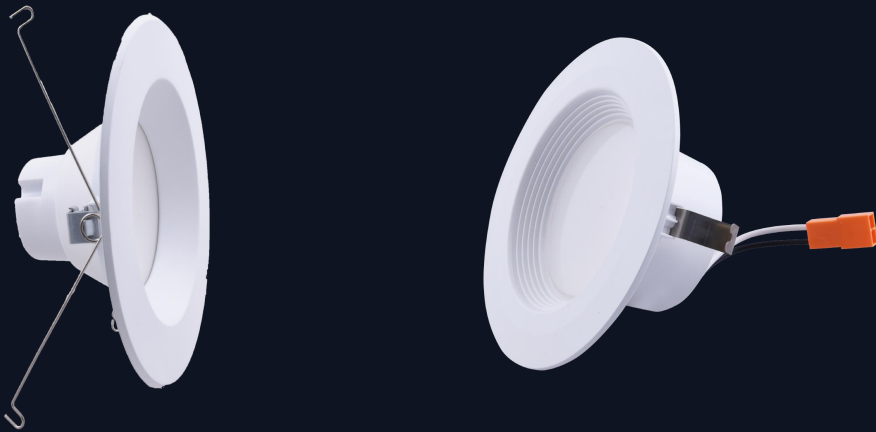

## 5CCT LED Downlight

# LONGSTAR

- ◆ Dimming Capabilities (100%-10%)
- ◆ 27/30/35/40/50K 5CCT Selectable
- ◆ 35,000Hrs lifetime Solid plastic structure
- ◆ Easy to Install, Screw in E26 Medium base directly