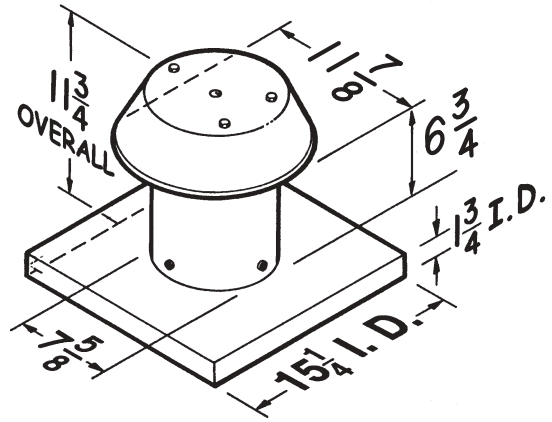

Model 611CM

- For curb mount installation
- Other features same as Model 611