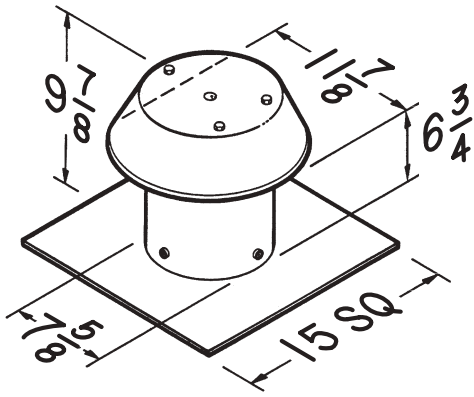

Model 611

- For flat roof installation
- .025 Aluminum - natural finish
- Built-in bird screen
- For up to 8" round duct