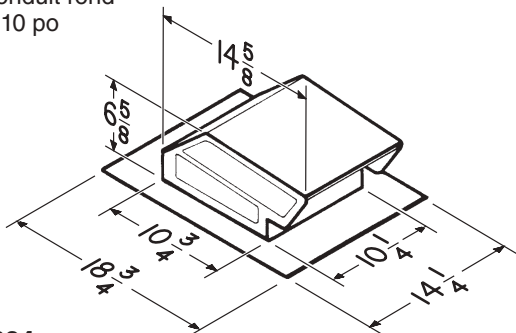

Modèle 634

- Pour l'installation de toits inclinés
- Acier laminé à froid calibre 24 de qualité commerciale, fini noir revêtement en poudre
- Clapet antirefoulement à ressort et grillage aviaire intégrés
- Pour conduit de 3 1/4 po x 10 po ou conduit rond de 8 po maximum

Modèle 634M

- Identique au modèle 634, mais muni d'un collier de conduit rond de 6 po

Modèle 644

- Identique au modèle 634, mais en aluminium 0,025
- Fini naturel