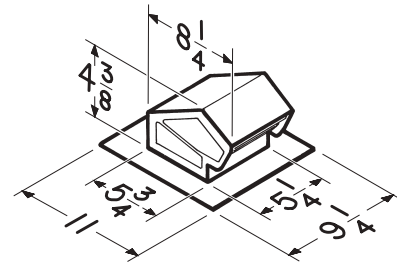

ROOF CAPS

Model 437

- For pitched roof installation
- High-capacity design - up to 1200 CFM
- 24 GA. CRCQ steel, black powder coat paint finish
- Built-in spring-loaded backdraft damper and bird screen
- For 8-in. to 10-in. round duct