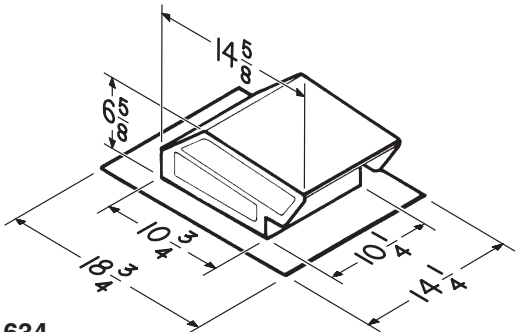

Model 636AL

- Same as Model 636 .025 - in Aluminum
- Natural finish

Model 634

- For pitched roof installation
- 24 GA. CRCQ steel, black powder coat paint finish
- Built-in backdraft damper and bird screen
- For 3 1/4" x 10" or up to 8" round duct

Model 634M

- Same as Model 634 except with 6" round duct collar

Model 644

- Same as Model 634 except .025 aluminum
- Natural finish

Model 443 Flexible Roof Ducting Kit

- Includes 8 ft. of 4", flexible, vinyl ducting, 4" diameter metal duct connector, 2 duct clamps, 4" to 3" reducer and Model 636 Roof Cap

Model RVK1A Flexible Roof Ducting Kit

- Includes 8 ft. of 4", flexible, 2-ply metallic laminate ducting, 4" diameter metal duct connector, 2 duct clamps, 4" to 3" reducer and Model 636 Roof Cap
- Duct conforms to UL181 Class 1 air connector requirements
- Not recommended for dryer venting

Broan-NuTone LLC Hartford, Wisconsin www.broan-nutone.com 800-558-1711
Venmar Ventilation ULC Drummondville (Quebec) www.broan.ca 877-896-1119

REFERENCE	QTY.	REMARKS	Project
			Location
			Architect
			Engineer
			Contractor
			Submitted by Date