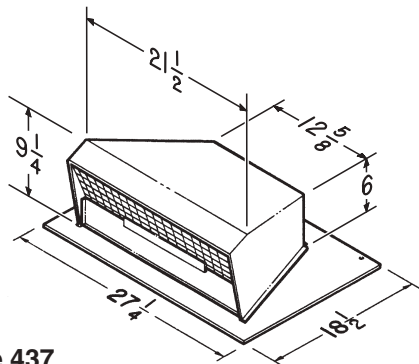

CAPUCHONS DE TOIT

Modèle 437

- Pour l'installation de toits inclinés
- Conception haute capacité - jusqu'à 1200 CFM
- Acier laminé à froid calibre 24 de qualité commerciale, fini noir revêtement en poudre
- Clapet antirefoulement à ressort et grillage aviaire intégrés
- Pour conduit rond 8 po à 10 po