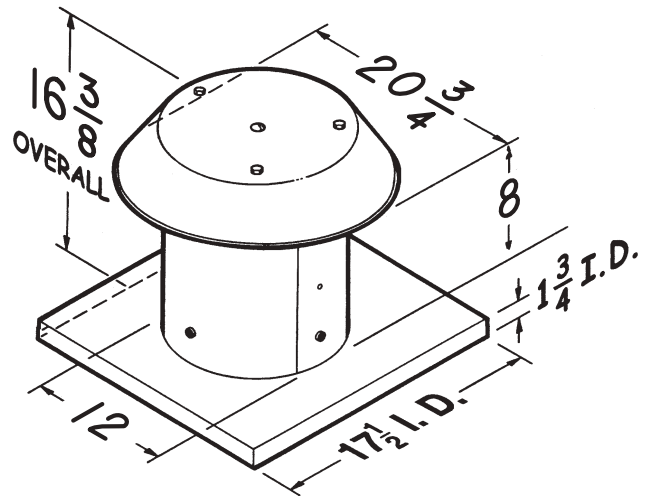

Model 612CM

- For curb mount installation
- Other features same as Model 612

BROAN® NuTone®

Broan-NuTone LLC Hartford, Wisconsin www.broan-nutone.com 800-558-1711
Venmar Ventilation ULC Drummondville (Quebec) www.broan.ca 877-896-1119