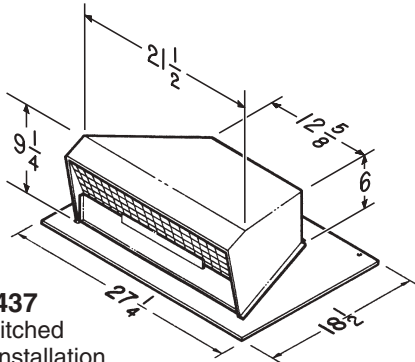

ROOF CAPS

Model 437

- For pitched roof installation
- High-capacity design - up to 1200 CFM
- 24 GA. CRCQ steel, black powder coat paint finish
- Built-in spring-loaded backdraft damper and bird screen
- For 8-in. to 10-in. round duct