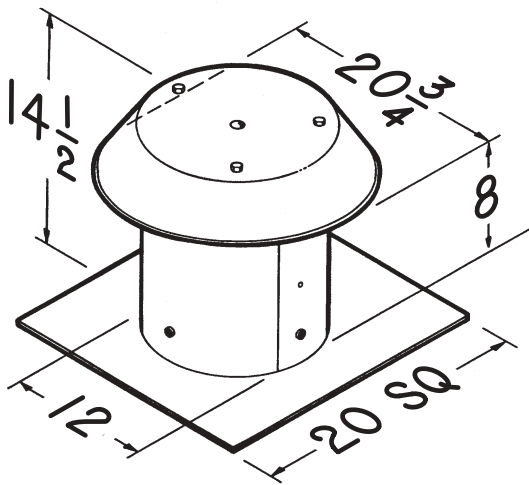

Model 612

- For flat roof installation
- .025 Aluminum - natural finish
- Built-in bird screen
- For up to 12" round duct