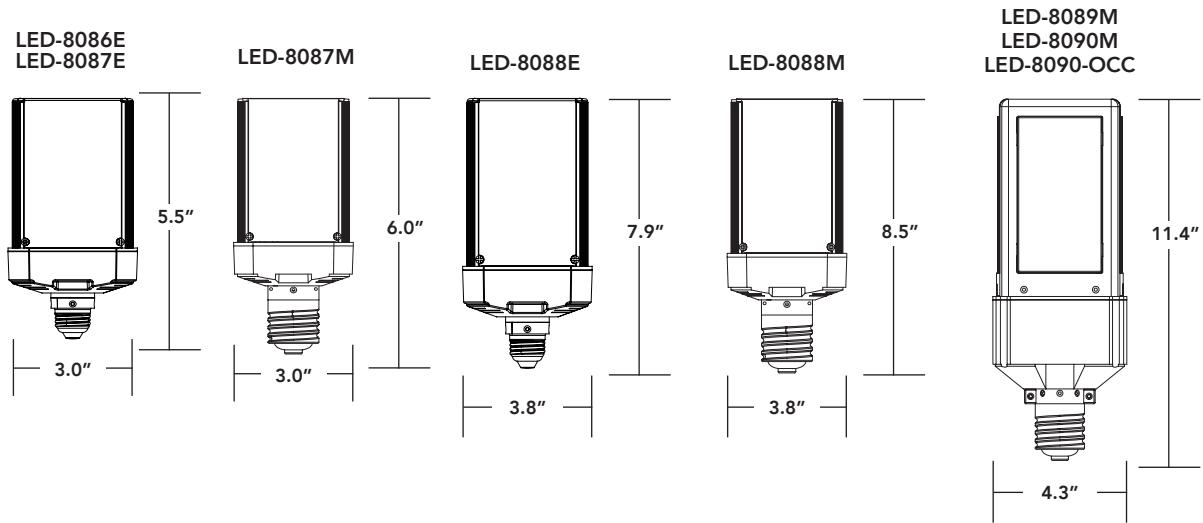

SHOE BOX & WALL PACK RETROFITS G4 HORIZONTAL MOUNTING

directional efficiency

- 20W, 30W, 50W, 80W and 110W models replacing up to 400W HID
- Light panel can rotate once the base is tightened to direct light out of the fixture
- Includes a fan and thermal sensor to run cool and ensure a long and bright life
- Enclosed fixture safe and approved for damp locations
- USA designed and specified driver
- Available in 3000, 4000 and 5000K

includes support feet to prevent socket sag*

LED-8090M offers choice of optics

*LED-8089 and 8090 only

PART #	UPC	REPLACES	WATTAGE	LUMENS	CCT (K)	BASE TYPE
LED-8086E50-G4	844006047238	up to 70W HID	20W	2940	5000K	E26
LED-8087E50-G4	844006084288	up to 100W HID	30W	4255	5000K	E26
LED-8087M50-G4	844006084332	up to 100W HID	30W	4255	5000K	EX39
LED-8088E50-G4	844006083427	up to 175W HID	50W	7250	5000K	E26
LED-8088M50-G4	844006083472	up to 175W HID	50W	7250	5000K	EX39
LED-8089M50-G4	844006083526	up to 250W HID	80W	11655	5000K	EX39
LED-8090M50-G4	844006083571	up to 400W HID	110W	14570	5000K	EX39
LED-8090M50-G4-T3	844006083915	up to 400W HID	110W	12840	5000K	EX39
LED-8090M50-G4-T4	844006083922	up to 400W HID	110W	12780	5000K	EX39
LED-8090M50-G4-OCC	844006047108	up to 400W HID	110W	14570	5000K	EX39

* See page 2 for additional color temperatures.

** See page 3 for 347 volt options for Canada. 🇨🇦

*** See page 3 for OCC and Remote information

Light Efficient Design

SHOE BOX & WALL PACK RETROFITS G4 HORIZONTAL MOUNTING