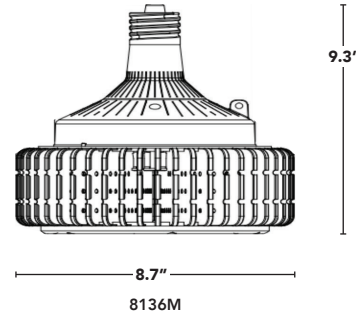

HIGH BAY

PART #	UPC	REPLACES	WATTAGE	LUMENS	COLOR	BASE	DLC CODE
LED-8136M30D	844006080013	250W HID	90W	12200	3000K	EX39	S-X2RLH9
LED-8136M40	844006084073	250W HID	90W	11825	4000K	EX39	PH6JIJBO
LED-8136M40D	844006080037	250W HID	90W	12400	4000K	EX39	S-4IR916
LED-8136M50	844006084097	250W HID	90W	11825	5000K	EX39	PJB19CID
LED-8136M50D	844006080105	250W HID	90W	12900	5000K	EX39	S-JQICG6
LED-8132M30D	844006079956	400W HID	135W	18300	3000K	EX39	S-MPR2O7
LED-8132M40	844006084042	400W HID	135W	17055	4000K	EX39	PXWFBTUB
LED-8132M40D	844006079970	400W HID	135W	18600	4000K	EX39	S-THOIWL
LED-8132M50	844006084059	400W HID	135W	17095	5000K	EX39	PX1B2VS2
LED-8132M50D	844006079994	400W HID	135W	19200	5000K	EX39	S-6MPBST
LED-8130M30D	844006077600	400W HID	150W	20600	3000K	EX39	S-MPR2O7
LED-8130M40	844006083977	400W HID	150W	19285	4000K	EX39	PKVX1A1O
LED-8130M40D	844006077624	400W HID	150W	20900	4000K	EX39	S-SXPLDF
LED-8130M50	844006083991	400W HID	150W	19375	5000K	EX39	PEIE5UJV
LED-8130M50D	844006077648	400W HID	150W	21200	5000K	EX39	S-TJLD97

*3000K models are special order only