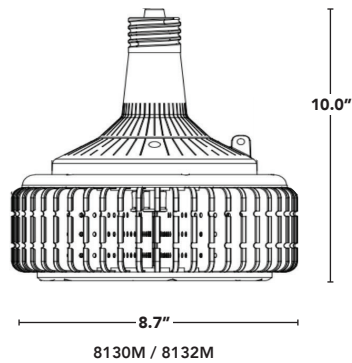

SURGE PROTECTION

PART #	UPC	REPLACES	WATTAGE	LUMENS	COLOR	BASE
LED-8136M50	844006084097	250W HID	90W	11825	5000K	EX39
LED-8136M50D	844006080105	250W HID	90W	12900	5000K	EX39
LED-8132M50	844006084059	400W HID	135W	17095	5000K	EX39
LED-8132M50D	844006079994	400W HID	135W	19200	5000K	EX39
LED-8130M50	844006083991	400W HID	150W	19375	5000K	EX39
LED-8130M50D	844006077648	400W HID	150W	21200	5000K	EX39

Light Efficient Design

HIGH BAY

PART #	UPC	REPLACES	WATTAGE	LUMENS	COLOR	BASE	DLC CODE
LED-8136M30D	844006080013	250W HID	90W	12200	3000K	EX39	S-X2RLH9
LED-8136M40	844006084073	250W HID	90W	11825	4000K	EX39	PH6JIJBO
LED-8136M40D	844006080037	250W HID	90W	12400	4000K	EX39	S-4IR916
LED-8136M50	844006084097	250W HID	90W	11825	5000K	EX39	PJB19CID
LED-8136M50D	844006080105	250W HID	90W	12900	5000K	EX39	S-JQICG6
LED-8132M30D	844006079956	400W HID	135W	18300	3000K	EX39	S-MPR2O7
LED-8132M40	844006084042	400W HID	135W	17055	4000K	EX39	PXWFBTUB
LED-8132M40D	844006079970	400W HID	135W	18600	4000K	EX39	S-THOIWL
LED-8132M50	844006084059	400W HID	135W	17095	5000K	EX39	PX1B2VS2
LED-8132M50D	844006079994	400W HID	135W	19200	5000K	EX39	S-6MPBST
LED-8130M30D	844006077600	400W HID	150W	20600	3000K	EX39	S-MPR2O7
LED-8130M40	844006083977	400W HID	150W	19285	4000K	EX39	PKVX1A1O
LED-8130M40D	844006077624	400W HID	150W	20900	4000K	EX39	S-SXPLDF
LED-8130M50	844006083991	400W HID	150W	19375	5000K	EX39	PEIE5UJV
LED-8130M50D	844006077648	400W HID	150W	21200	5000K	EX39	S-TJLD97